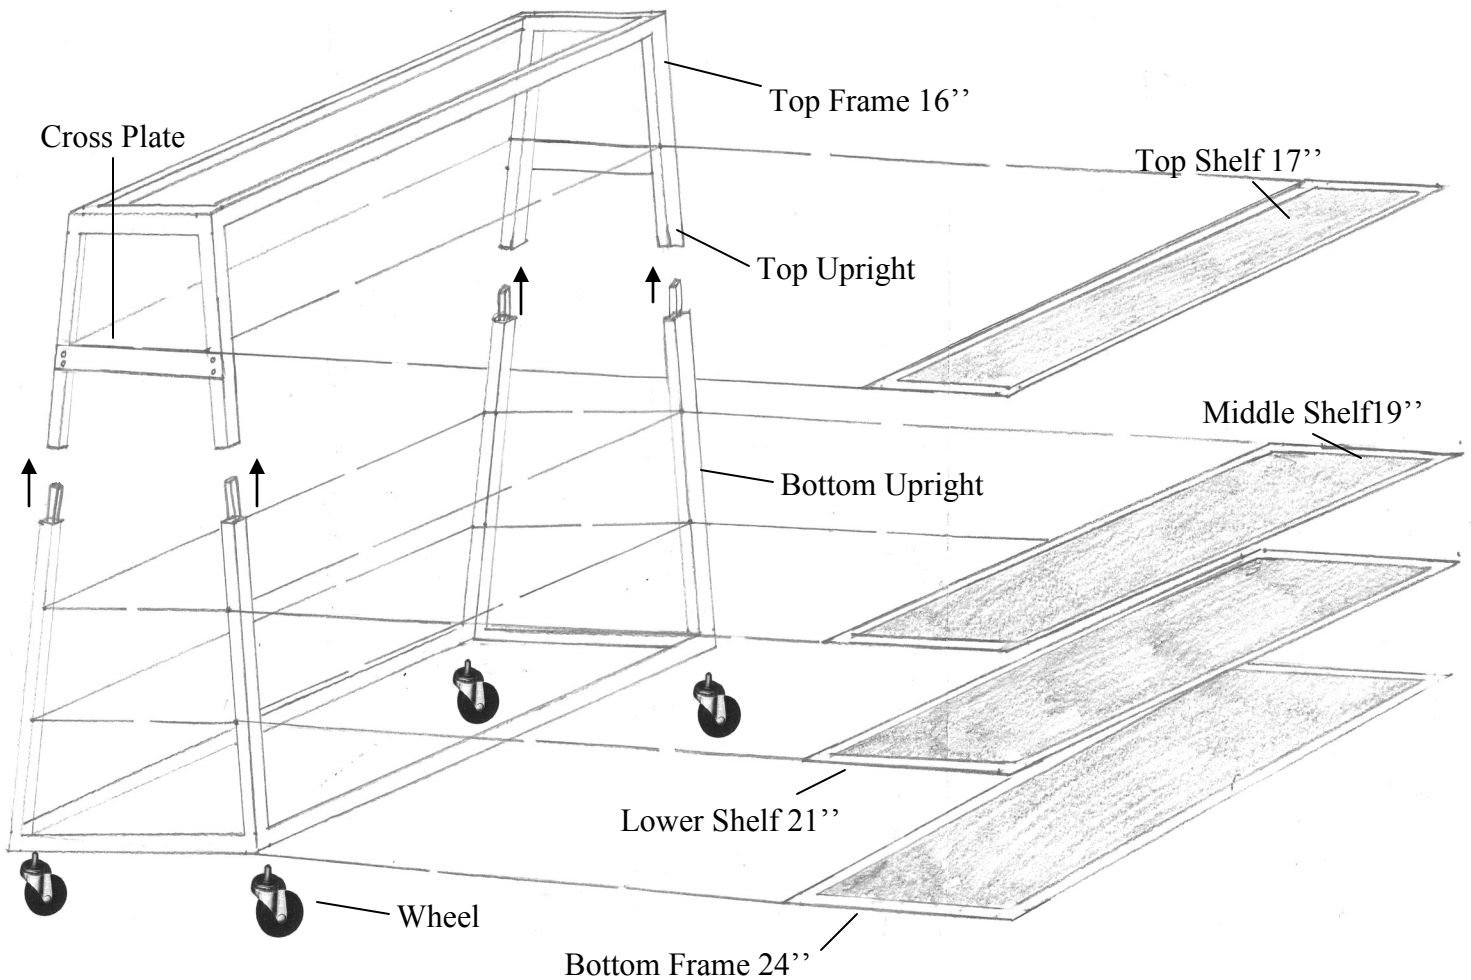

Model:

2000

Product Type:

The Body Man's Buddy

Call 1.800.237.6913 for questions regarding assembly or other inquiries.

Directions:

Step 1 Attach the top frame to top upright and the bottom frame to the bottom uprights.

Step 2 Attach the lower shelf to the uprights.

Step 3 Attach the middle shelf to uprights.

Step 4 Attach top shelf to uprights.

Step 5 Install both cross plates on to the top upright.

Step 6 Attach all 4 wheels to the bottom frame.

Step 7 Attach top upright and bottom upright